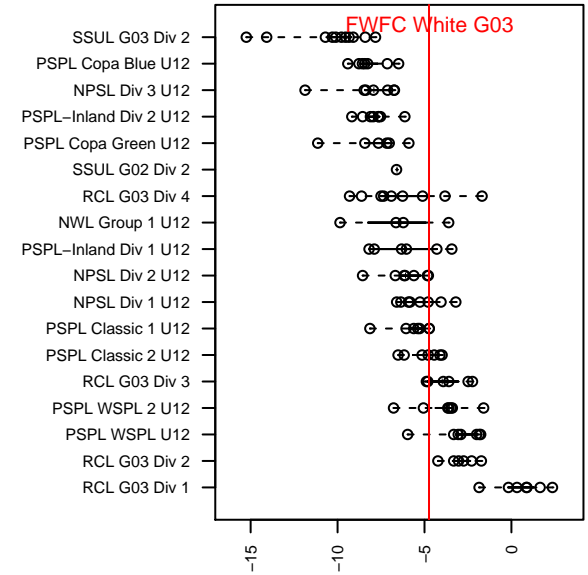

**attack and defense variance (black dot)
relative to other teams
and top 10 in region**

**attack and defense rating
relative to others at age
and all opponents in last 13 months**

Performance relative to 13 month average